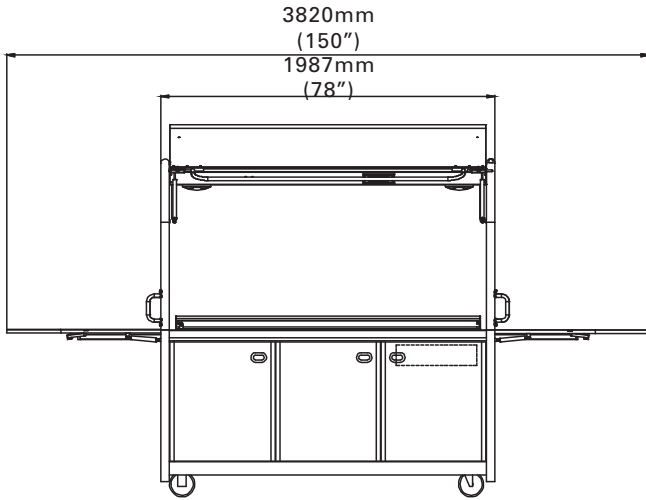

Tank Mobile Kiosks - Gullwing Non Food

Electrical:

AU/NZ: 240V, 15A, 50Hz, 3600W
240V, 20A, 50Hz, 4800W
240V, 32A, 50Hz, 7680W
220/380 - 240/415V, 3P 32A, 50Hz, 3x7680W

EU: 230V, 16A, 50Hz, 3680W
230V, 32A, 50Hz, 7360W

UK: 230V, 16A, 50Hz, 3680W
230V, 32A, 50Hz, 7360W

HK: 230V, 32A, 50Hz, 7360W
220/380 - 240/415V, 3P 32A, 50Hz, 3x7680W

USA: 240V, 20A, 60Hz, 4800W
120V, 15A, 60Hz, 1800W

Temperature:

80°C-85°C

The dimensions given are reference dimensions only. Due to a continuous program of product improvement, Tank Mobile Kiosks reserves the right to make product changes without notice.

This document contains information that is confidential and proprietary to Tank Mobile Kiosks and shall not be reproduced or transferred to other documents or disclosed to others or used for any purpose other than that for which it was obtained without the expressed written consent of Tank Mobile Kiosks.

Tank Mobile Kiosks Limited
23rd Floor, Suite C, EGL Tower
83 Hung To Road, Kwun Tong, Kowloon
t: +852 8120 7818
f: +852 3010 3430
e: info@tankkiosks.com
www.tankkiosks.com