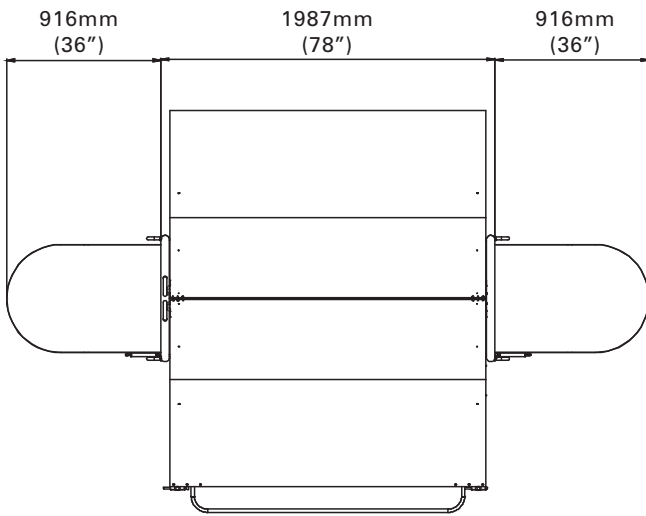

Tank Mobile Kiosks - Gullwing Non Food

Electrical:

AU/NZ: 240V, 15A, 50Hz, 3600W
240V, 20A, 50Hz, 4800W
240V, 32A, 50Hz, 7680W
220/380 - 240/415V, 3P 32A, 50Hz, 3x7680W

EU: 230V, 16A, 50Hz, 3680W
230V, 32A, 50Hz, 7360W

UK: 230V, 16A, 50Hz, 3680W
230V, 32A, 50Hz, 7360W

HK: 230V, 32A, 50Hz, 7360W
220/380 - 240/415V, 3P 32A, 50Hz, 3x7680W

USA: 240V, 20A, 60Hz, 4800W
120V, 15A, 60Hz, 1800W

Temperature:

80°C-85°C

The dimensions given are reference dimensions only. Due to a continuous program of product improvement, Tank Mobile Kiosks reserves the right to make product changes without notice.

This document contains information that is confidential and proprietary to Tank Mobile Kiosks and shall not be reproduced or transferred to other documents or disclosed to others or used for any purpose other than that for which it was obtained without the expressed written consent of Tank Mobile Kiosks.

Tank Mobile Kiosks Limited
23rd Floor, Suite C, EGL Tower
83 Hung To Road, Kwun Tong, Kowloon
t: +852 8120 7818
f: +852 3010 3430
e: info@tankkiosks.com
www.tankkiosks.com