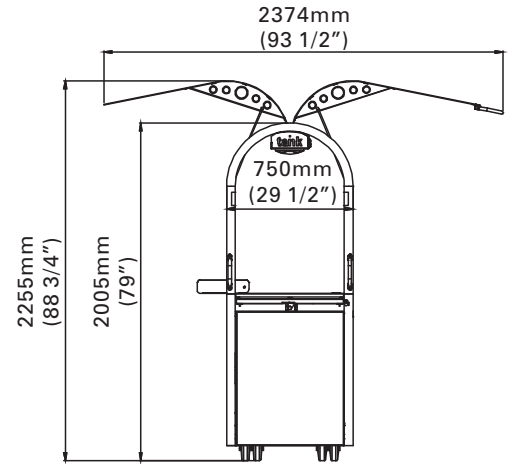

Tank Mobile Kiosks - Gullwing Non Food

Electrical:

AU/NZ: 240V, 15A, 50Hz, 3600W
240V, 20A, 50Hz, 4800W
240V, 32A, 50Hz, 7680W
220/380 - 240/415V, 3P 32A, 50Hz, 3x7680W

EU: 230V, 16A, 50Hz, 3680W
230V, 32A, 50Hz, 7360W

UK: 230V, 16A, 50Hz, 3680W
230V, 32A, 50Hz, 7360W

HK: 230V, 32A, 50Hz, 7360W
220/380 - 240/415V, 3P 32A, 50Hz, 3x7680W

USA: 240V, 20A, 60Hz, 4800W
120V, 15A, 60Hz, 1800W

Temperature:

80°C-85°C

The dimensions given are reference dimensions only. Due to a continuous program of product improvement, Tank Mobile Kiosks reserves the right to make product changes without notice.

This document contains information that is confidential and proprietary to Tank Mobile Kiosks and shall not be reproduced or transferred to other documents or disclosed to others or used for any purpose other than that for which it was obtained without the expressed written consent of Tank Mobile Kiosks.

Tank Mobile Kiosks Limited
23rd Floor, Suite C, EGL Tower
83 Hung To Road, Kwun Tong, Kowloon
t: +852 8120 7818
f: +852 3010 3430
e: info@tankkiosks.com
www.tankkiosks.com